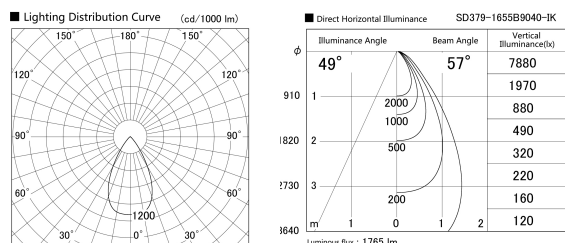

Item no. SD379-1655B9040-IK

Series Name: AMMA Lens type Cylinder Tracklight (In Track) (SD379-IK)

Installation	Track mount
Type	Lens type tracklight : In track type
Fixture wattage	14W
Beam angle	57deg
Color Temp.	4000K
CRI	Ra>90
Luminous	1765 lm
Body	Die-castaluminumalloy
Body finish	Black
Trim finish	Black
Reflector finish	N/A
IP Rate	IP20
Light source	COB module
Input Voltage	AC220~240V
Dimming Type	Non-Dimmable
Certificate	CE,CCC
Cut Hole	N/A