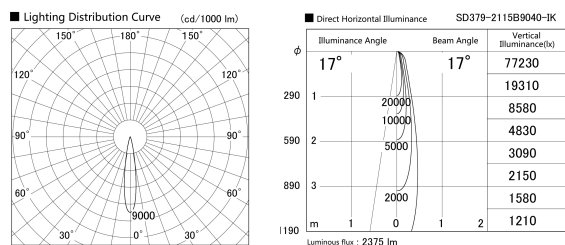

Item no. SD379-2115B9040-IK

Series Name: AMMA Lens type Cylinder Tracklight (In Track) (SD379-IK)

Installation	Track mount
Type	Lens type tracklight : In track type
Fixture wattage	21W
Beam angle	17deg
Color Temp.	4000K
CRI	Ra>90
Luminous	2373 lm
Body	Die-castaluminumalloy
Body finish	Black
Trim finish	Black
Reflector finish	N/A
IP Rate	IP20
Light source	COB module
Input Voltage	AC220~240V
Dimming Type	Non-Dimmable
Certificate	CE,CCC
Cut Hole	N/A