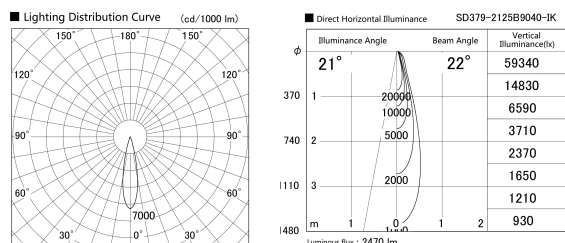

Item no. SD379-2125B9040-IK

Series Name: AMMA Lens type Cylinder Tracklight (In Track) (SD379-IK)

Installation	Track mount
Type	Lens type tracklight : In track type
Fixture wattage	21W
Beam angle	22deg
Color Temp.	4000K
CRI	Ra>90
Luminous	2470 lm
Body	Die-castaluminumalloy
Body finish	Black
Trim finish	Black
Reflector finish	N/A
IP Rate	IP20
Light source	COB module
Input Voltage	AC220~240V
Dimming Type	Non-Dimmable
Certificate	CE,CCC
Cut Hole	N/A