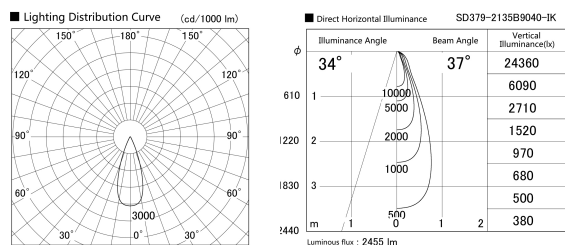

Item no. SD379-2135B9040-IK

Series Name: AMMA Lens type Cylinder Tracklight (In Track) (SD379-IK)

Installation	Track mount
Type	Lens type tracklight : In track type
Fixture wattage	21W
Beam angle	37deg
Color Temp.	4000K
CRI	Ra>90
Luminous	2457 lm
Body	Die-castaluminumalloy
Body finish	Black
Trim finish	Black
Reflector finish	N/A
IP Rate	IP20
Light source	COB module
Input Voltage	AC220~240V
Dimming Type	Non-Dimmable
Certificate	CE,CCC
Cut Hole	N/A