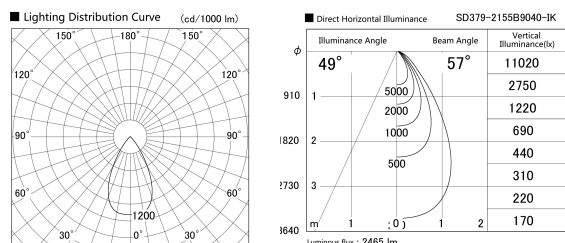

Item no. SD379-2155B9040-IK

Series Name: AMMA Lens type Cylinder Tracklight (In Track) (SD379-IK)

Installation	Track mount
Type	Lens type tracklight : In track type
Fixture wattage	21W
Beam angle	57deg
Color Temp.	4000K
CRI	Ra>90
Luminous	2467 lm
Body	Die-castaluminumalloy
Body finish	Black
Trim finish	Black
Reflector finish	N/A
IP Rate	IP20
Light source	COB module
Input Voltage	AC220~240V
Dimming Type	Non-Dimmable
Certificate	CE,CCC
Cut Hole	N/A