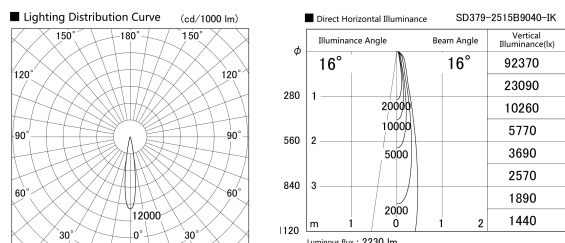

Item no. SD379-2515B9040-IK

Series Name: AMMA Lens type Cylinder Tracklight (In Track) (SD379-IK)

Installation	Track mount
Type	Lens type tracklight : In track type
Fixture wattage	24W
Beam angle	16deg
Color Temp.	4000K
CRI	Ra>90
Luminous	2229 lm
Body	Die-castaluminumalloy
Body finish	Black
Trim finish	Black
Reflector finish	N/A
IP Rate	IP20
Light source	COB module
Input Voltage	AC220~240V
Dimming Type	Non-Dimmable
Certificate	CE,CCC
Cut Hole	N/A