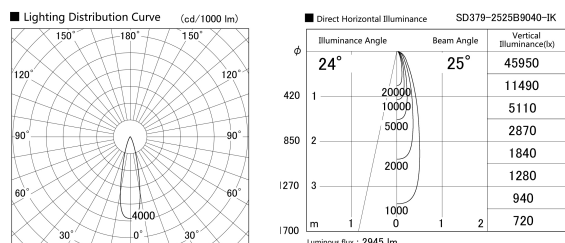

Item no. SD379-2525B9040-IK

Series Name: AMMA Lens type Cylinder Tracklight (In Track) (SD379-IK)

Installation	Track mount
Type	Lens type tracklight : In track type
Fixture wattage	24W
Beam angle	25deg
Color Temp.	4000K
CRI	Ra>90
Luminous	2943 lm
Body	Die-castaluminumalloy
Body finish	Black
Trim finish	Black
Reflector finish	N/A
IP Rate	IP20
Light source	COB module
Input Voltage	AC220~240V
Dimming Type	Non-Dimmable
Certificate	CE,CCC
Cut Hole	N/A