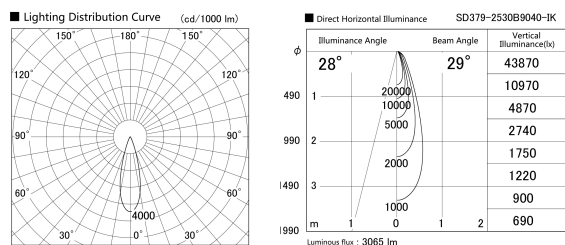

Item no. SD379-2530B9040-IK

Series Name: AMMA Lens type Cylinder Tracklight (In Track) (SD379-IK)

| | |
|------------------|--------------------------------------|
| Installation | Track mount |
| Type | Lens type tracklight : In track type |
| Fixture wattage | 24W |
| Beam angle | 29deg |
| Color Temp. | 4000K |
| CRI | Ra>90 |
| Luminous | 3064 lm |
| Body | Die-castaluminumalloy |
| Body finish | Black |
| Trim finish | Black |
| Reflector finish | N/A |
| IP Rate | IP20 |
| Light source | COB module |
| Input Voltage | AC220~240V |
| Dimming Type | Non-Dimmable |
| Certificate | CE,CCC |
| Cut Hole | N/A |