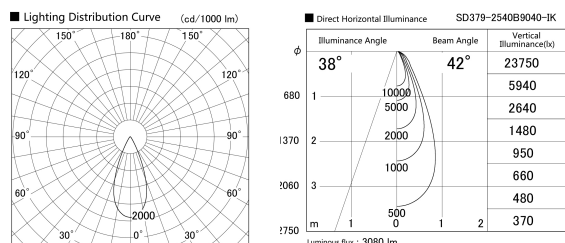

Item no. SD379-2540B9040-IK

Series Name: AMMA Lens type Cylinder Tracklight (In Track) (SD379-IK)

Installation	Track mount
Type	Lens type tracklight : In track type
Fixture wattage	24W
Beam angle	42deg
Color Temp.	4000K
CRI	Ra>90
Luminous	3082 lm
Body	Die-castaluminumalloy
Body finish	Black
Trim finish	Black
Reflector finish	N/A
IP Rate	IP20
Light source	COB module
Input Voltage	AC220~240V
Dimming Type	Non-Dimmable
Certificate	CE,CCC
Cut Hole	N/A