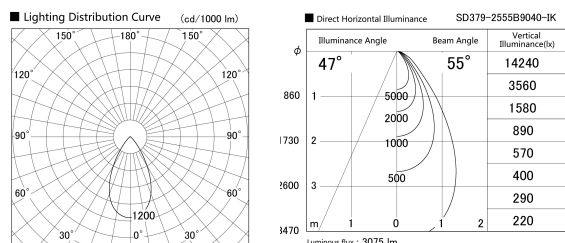

Item no. SD379-2555B9040-IK

Series Name: AMMA Lens type Cylinder Tracklight (In Track) (SD379-IK)

Installation	Track mount
Type	Lens type tracklight : In track type
Fixture wattage	24W
Beam angle	55deg
Color Temp.	4000K
CRI	Ra>90
Luminous	3073 lm
Body	Die-castaluminumalloy
Body finish	Black
Trim finish	Black
Reflector finish	N/A
IP Rate	IP20
Light source	COB module
Input Voltage	AC220~240V
Dimming Type	Non-Dimmable
Certificate	CE,CCC
Cut Hole	N/A