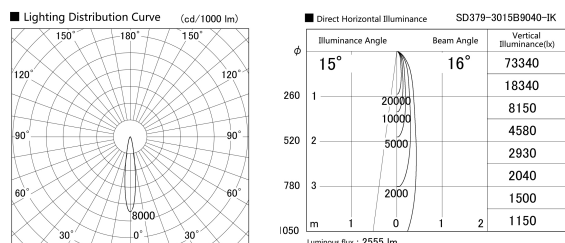

Item no. SD379-3015B9040-IK

Series Name: AMMA Lens type Cylinder Tracklight (In Track) (SD379-IK)

Installation	Track mount
Type	Lens type tracklight : In track type
Fixture wattage	28W
Beam angle	16deg
Color Temp.	4000K
CRI	Ra>90
Luminous	2554 lm
Body	Die-castaluminumalloy
Body finish	Black
Trim finish	Black
Reflector finish	N/A
IP Rate	IP20
Light source	COB module
Input Voltage	AC220~240V
Dimming Type	Non-Dimmable
Certificate	CE,CCC
Cut Hole	N/A