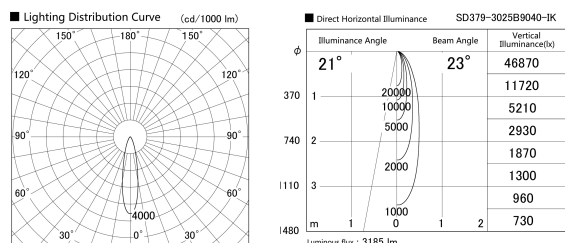

Item no. SD379-3025B9040-IK

Series Name: AMMA Lens type Cylinder Tracklight (In Track) (SD379-IK)

Installation	Track mount
Type	Lens type tracklight : In track type
Fixture wattage	28W
Beam angle	23deg
Color Temp.	4000K
CRI	Ra>90
Luminous	3184 lm
Body	Die-castaluminumalloy
Body finish	Black
Trim finish	Black
Reflector finish	N/A
IP Rate	IP20
Light source	COB module
Input Voltage	AC220~240V
Dimming Type	Non-Dimmable
Certificate	CE,CCC
Cut Hole	N/A