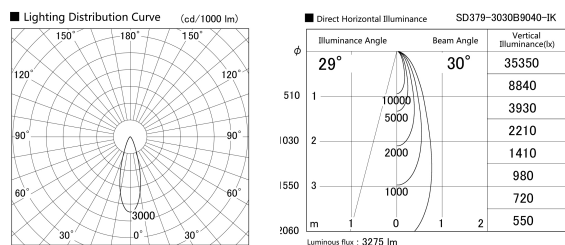

Item no. SD379-3030B9040-IK

Series Name: AMMA Lens type Cylinder Tracklight (In Track) (SD379-IK)

Installation	Track mount
Type	Lens type tracklight : In track type
Fixture wattage	28W
Beam angle	30deg
Color Temp.	4000K
CRI	Ra>90
Luminous	3277 lm
Body	Die-castaluminumalloy
Body finish	Black
Trim finish	Black
Reflector finish	N/A
IP Rate	IP20
Light source	COB module
Input Voltage	AC220~240V
Dimming Type	Non-Dimmable
Certificate	CE,CCC
Cut Hole	N/A