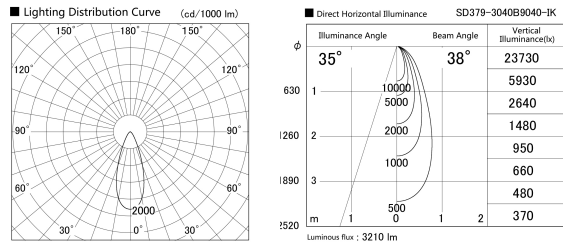

Item no. SD379-3040B9040-IK

Series Name: AMMA Lens type Cylinder Tracklight (In Track) (SD379-IK)

| | |
|------------------|--------------------------------------|
| Installation | Track mount |
| Type | Lens type tracklight : In track type |
| Fixture wattage | 28W |
| Beam angle | 38deg |
| Color Temp. | 4000K |
| CRI | Ra>90 |
| Luminous | 3208 lm |
| Body | Die-castaluminumalloy |
| Body finish | Black |
| Trim finish | Black |
| Reflector finish | N/A |
| IP Rate | IP20 |
| Light source | COB module |
| Input Voltage | AC220~240V |
| Dimming Type | Non-Dimmable |
| Certificate | CE,CCC |
| Cut Hole | N/A |