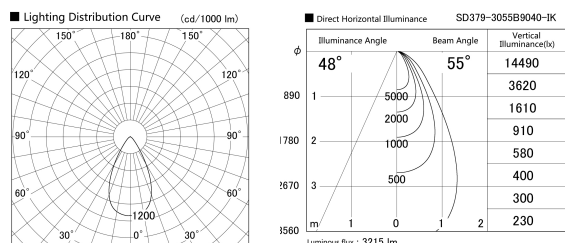

Item no. SD379-3055B9040-IK

Series Name: AMMA Lens type Cylinder Tracklight (In Track) (SD379-IK)

Installation	Track mount
Type	Lens type tracklight : In track type
Fixture wattage	28W
Beam angle	55deg
Color Temp.	4000K
CRI	Ra>90
Luminous	3213 lm
Body	Die-castaluminumalloy
Body finish	Black
Trim finish	Black
Reflector finish	N/A
IP Rate	IP20
Light source	COB module
Input Voltage	AC220~240V
Dimming Type	Non-Dimmable
Certificate	CE,CCC
Cut Hole	N/A