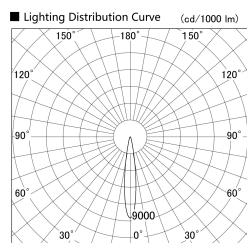

Item no. SD379-0815W9027-IN

Series Name: AMMA Lens type Cylinder Tracklight (Internal Driver) (SD379-IN)

Installation	Track light
Type	Lens type tracklight : Build in driver type
Fixture wattage	7.5W
Beam angle	16deg
Color Temp.	2700K
CRI	Ra>90
Luminous	711 lm
Body	Die-cast aluminum alloy
Body finish	White
Trim finish	White
Reflector finish	N/A
IP Rate	IP20
Light source	COB module
Input Voltage	AC220~240V
Dimming Type	Non-dimmable
Certificate	CE, CCC
Cut Hole	N/A