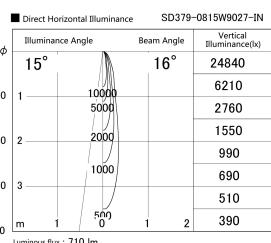

Item no. SD379-0815W9027-IN

Series Name: AMMA Lens type Cylinder Tracklight (Internal Driver) (SD379-IN)

Installation	Track light
Type	Lens type tracklight : Build in driver type
Fixture wattage	7.5W
Beam angle	16deg
Color Temp.	2700K
CRI	Ra>90
Luminous	711 lm
Body	Die-cast aluminum alloy
Body finish	White
Trim finish	White
Reflector finish	N/A
IP Rate	IP20
Light source	COB module
Input Voltage	AC220~240V
Dimming Type	Non-dimmable
Certificate	CE, CCC
Cut Hole	N/A