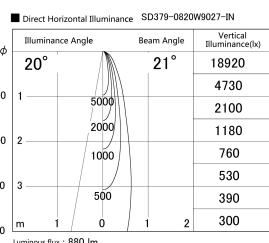

Item no. SD379-0820W9027-IN

Series Name: AMMA Lens type Cylinder Tracklight (Internal Driver) (SD379-IN)

Installation	Track light
Type	Lens type tracklight : Build in driver type
Fixture wattage	7.5W
Beam angle	21deg
Color Temp.	2700K
CRI	Ra>90
Luminous	881 lm
Body	Die-cast aluminum alloy
Body finish	White
Trim finish	White
Reflector finish	N/A
IP Rate	IP20
Light source	COB module
Input Voltage	AC220~240V
Dimming Type	Non-dimmable
Certificate	CE, CCC
Cut Hole	N/A