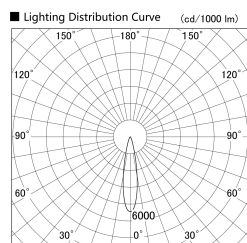

Item no. SD379-0820W9027-IN

Series Name: AMMA Lens type Cylinder Tracklight (Internal Driver) (SD379-IN)

Installation	Track light
Type	Lens type tracklight : Build in driver type
Fixture wattage	7.5W
Beam angle	21deg
Color Temp.	2700K
CRI	Ra>90
Luminous	881 lm
Body	Die-cast aluminum alloy
Body finish	White
Trim finish	White
Reflector finish	N/A
IP Rate	IP20
Light source	COB module
Input Voltage	AC220~240V
Dimming Type	Non-dimmable
Certificate	CE, CCC
Cut Hole	N/A