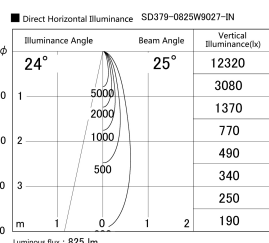

Item no. SD379-0825W9027-IN

Series Name: AMMA Lens type Cylinder Tracklight (Internal Driver) (SD379-IN)

Installation	Track light
Type	Lens type tracklight : Build in driver type
Fixture wattage	7.5W
Beam angle	25deg
Color Temp.	2700K
CRI	Ra>90
Luminous	827 lm
Body	Die-cast aluminum alloy
Body finish	White
Trim finish	White
Reflector finish	N/A
IP Rate	IP20
Light source	COB module
Input Voltage	AC220~240V
Dimming Type	Non-dimmable
Certificate	CE, CCC
Cut Hole	N/A