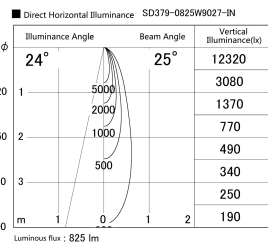

Item no. SD379-0825W9027-IN

Series Name: AMMA Lens type Cylinder Tracklight (Internal Driver) (SD379-IN)

Installation	Track light
Type	Lens type tracklight : Build in driver type
Fixture wattage	7.5W
Beam angle	25deg
Color Temp.	2700K
CRI	Ra>90
Luminous	827 lm
Body	Die-cast aluminum alloy
Body finish	White
Trim finish	White
Reflector finish	N/A
IP Rate	IP20
Light source	COB module
Input Voltage	AC220~240V
Dimming Type	Non-dimmable
Certificate	CE, CCC
Cut Hole	N/A