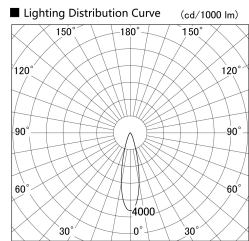

Item no. SD379-0825W9027-IN

Series Name: AMMA Lens type Cylinder Tracklight (Internal Driver) (SD379-IN)

Installation	Track light
Type	Lens type tracklight : Build in driver type
Fixture wattage	7.5W
Beam angle	25deg
Color Temp.	2700K
CRI	Ra>90
Luminous	827 lm
Body	Die-cast aluminum alloy
Body finish	White
Trim finish	White
Reflector finish	N/A
IP Rate	IP20
Light source	COB module
Input Voltage	AC220~240V
Dimming Type	Non-dimmable
Certificate	CE, CCC
Cut Hole	N/A