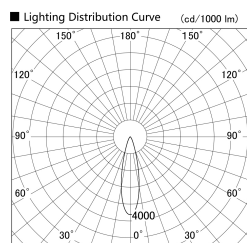

Item no. SD379-0825W9027-IN

Series Name: AMMA Lens type Cylinder Tracklight (Internal Driver) (SD379-IN)

Installation	Track light
Type	Lens type tracklight : Build in driver type
Fixture wattage	7.5W
Beam angle	25deg
Color Temp.	2700K
CRI	Ra>90
Luminous	827 lm
Body	Die-cast aluminum alloy
Body finish	White
Trim finish	White
Reflector finish	N/A
IP Rate	IP20
Light source	COB module
Input Voltage	AC220~240V
Dimming Type	Non-dimmable
Certificate	CE, CCC
Cut Hole	N/A