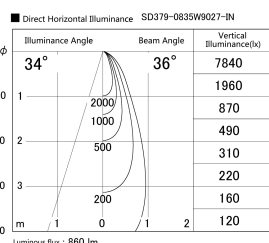

Item no. SD379-0835W9027-IN

Series Name: AMMA Lens type Cylinder Tracklight (Internal Driver) (SD379-IN)

Installation	Track light
Type	Lens type tracklight : Build in driver type
Fixture wattage	7.5W
Beam angle	36deg
Color Temp.	2700K
CRI	Ra>90
Luminous	858 lm
Body	Die-cast aluminum alloy
Body finish	White
Trim finish	White
Reflector finish	N/A
IP Rate	IP20
Light source	COB module
Input Voltage	AC220~240V
Dimming Type	Non-dimmable
Certificate	CE, CCC
Cut Hole	N/A