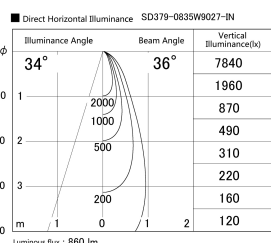

Item no. SD379-0835W9027-IN

Series Name: AMMA Lens type Cylinder Tracklight (Internal Driver) (SD379-IN)

Installation	Track light
Type	Lens type tracklight : Build in driver type
Fixture wattage	7.5W
Beam angle	36deg
Color Temp.	2700K
CRI	Ra>90
Luminous	858 lm
Body	Die-cast aluminum alloy
Body finish	White
Trim finish	White
Reflector finish	N/A
IP Rate	IP20
Light source	COB module
Input Voltage	AC220~240V
Dimming Type	Non-dimmable
Certificate	CE, CCC
Cut Hole	N/A