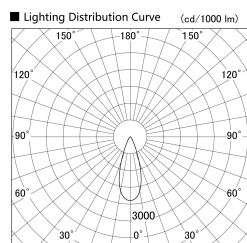

Item no. SD379-0835W9027-IN

Series Name: AMMA Lens type Cylinder Tracklight (Internal Driver) (SD379-IN)

Installation	Track light
Type	Lens type tracklight : Build in driver type
Fixture wattage	7.5W
Beam angle	36deg
Color Temp.	2700K
CRI	Ra>90
Luminous	858 lm
Body	Die-cast aluminum alloy
Body finish	White
Trim finish	White
Reflector finish	N/A
IP Rate	IP20
Light source	COB module
Input Voltage	AC220~240V
Dimming Type	Non-dimmable
Certificate	CE, CCC
Cut Hole	N/A