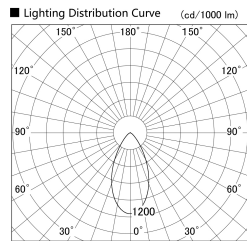

Item no. SD379-0850W9027-IN

Series Name: AMMA Lens type Cylinder Tracklight (Internal Driver) (SD379-IN)

Installation	Track light
Type	Lens type tracklight : Build in driver type
Fixture wattage	7.5W
Beam angle	52deg
Color Temp.	2700K
CRI	Ra>90
Luminous	786 lm
Body	Die-cast aluminum alloy
Body finish	White
Trim finish	White
Reflector finish	N/A
IP Rate	IP20
Light source	COB module
Input Voltage	AC220~240V
Dimming Type	Non-dimmable
Certificate	CE, CCC
Cut Hole	N/A