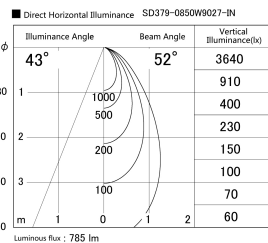

Item no. SD379-0850W9027-IN

Series Name: AMMA Lens type Cylinder Tracklight (Internal Driver) (SD379-IN)

Installation	Track light
Type	Lens type tracklight : Build in driver type
Fixture wattage	7.5W
Beam angle	52deg
Color Temp.	2700K
CRI	Ra>90
Luminous	786 lm
Body	Die-cast aluminum alloy
Body finish	White
Trim finish	White
Reflector finish	N/A
IP Rate	IP20
Light source	COB module
Input Voltage	AC220~240V
Dimming Type	Non-dimmable
Certificate	CE, CCC
Cut Hole	N/A