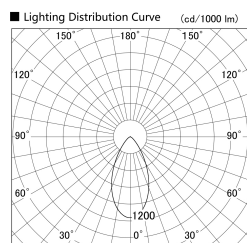

Item no. SD379-0850W9027-IN

Series Name: AMMA Lens type Cylinder Tracklight (Internal Driver) (SD379-IN)

Installation	Track light
Type	Lens type tracklight : Build in driver type
Fixture wattage	7.5W
Beam angle	52deg
Color Temp.	2700K
CRI	Ra>90
Luminous	786 lm
Body	Die-cast aluminum alloy
Body finish	White
Trim finish	White
Reflector finish	N/A
IP Rate	IP20
Light source	COB module
Input Voltage	AC220~240V
Dimming Type	Non-dimmable
Certificate	CE, CCC
Cut Hole	N/A