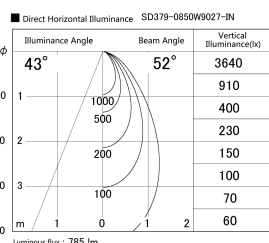

Item no. SD379-0850W9027-IN

Series Name: AMMA Lens type Cylinder Tracklight (Internal Driver) (SD379-IN)

Installation	Track light
Type	Lens type tracklight : Build in driver type
Fixture wattage	7.5W
Beam angle	52deg
Color Temp.	2700K
CRI	Ra>90
Luminous	786 lm
Body	Die-cast aluminum alloy
Body finish	White
Trim finish	White
Reflector finish	N/A
IP Rate	IP20
Light source	COB module
Input Voltage	AC220~240V
Dimming Type	Non-dimmable
Certificate	CE, CCC
Cut Hole	N/A