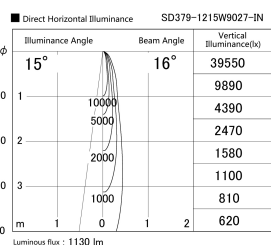

Item no. SD379-1215W9027-IN

Series Name: AMMA Lens type Cylinder Tracklight (Internal Driver) (SD379-IN)

Installation	Track light
Type	Lens type tracklight : Build in driver type
Fixture wattage	12W
Beam angle	16deg
Color Temp.	2700K
CRI	Ra>90
Luminous	1132 lm
Body	Die-cast aluminum alloy
Body finish	White
Trim finish	White
Reflector finish	N/A
IP Rate	IP20
Light source	COB module
Input Voltage	AC220~240V
Dimming Type	Non-dimmable
Certificate	CE, CCC
Cut Hole	N/A