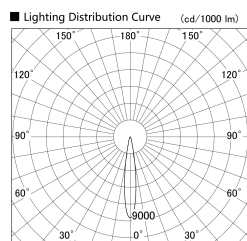

Item no. SD379-1215W9027-IN

Series Name: AMMA Lens type Cylinder Tracklight (Internal Driver) (SD379-IN)

Installation	Track light
Type	Lens type tracklight : Build in driver type
Fixture wattage	12W
Beam angle	16deg
Color Temp.	2700K
CRI	Ra>90
Luminous	1132 lm
Body	Die-cast aluminum alloy
Body finish	White
Trim finish	White
Reflector finish	N/A
IP Rate	IP20
Light source	COB module
Input Voltage	AC220~240V
Dimming Type	Non-dimmable
Certificate	CE, CCC
Cut Hole	N/A