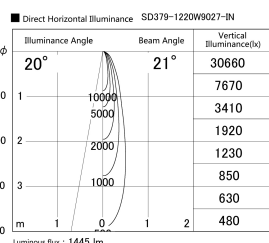

Item no. SD379-1220W9027-IN

Series Name: AMMA Lens type Cylinder Tracklight (Internal Driver) (SD379-IN)

Installation	Track light
Type	Lens type tracklight : Build in driver type
Fixture wattage	12W
Beam angle	21deg
Color Temp.	2700K
CRI	Ra>90
Luminous	1443 lm
Body	Die-cast aluminum alloy
Body finish	White
Trim finish	White
Reflector finish	N/A
IP Rate	IP20
Light source	COB module
Input Voltage	AC220~240V
Dimming Type	Non-dimmable
Certificate	CE, CCC
Cut Hole	N/A