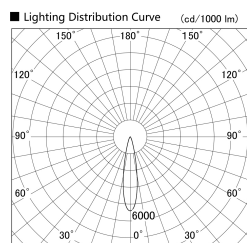

Item no. SD379-1220W9027-IN

Series Name: AMMA Lens type Cylinder Tracklight (Internal Driver) (SD379-IN)

Installation	Track light
Type	Lens type tracklight : Build in driver type
Fixture wattage	12W
Beam angle	21deg
Color Temp.	2700K
CRI	Ra>90
Luminous	1443 lm
Body	Die-cast aluminum alloy
Body finish	White
Trim finish	White
Reflector finish	N/A
IP Rate	IP20
Light source	COB module
Input Voltage	AC220~240V
Dimming Type	Non-dimmable
Certificate	CE, CCC
Cut Hole	N/A