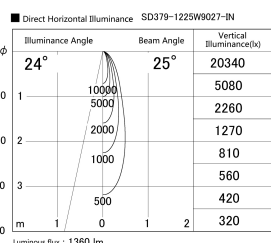

Item no. SD379-1225W9027-IN

Series Name: AMMA Lens type Cylinder Tracklight (Internal Driver) (SD379-IN)

Installation	Track light
Type	Lens type tracklight : Build in driver type
Fixture wattage	12W
Beam angle	25deg
Color Temp.	2700K
CRI	Ra>90
Luminous	1358 lm
Body	Die-cast aluminum alloy
Body finish	White
Trim finish	White
Reflector finish	N/A
IP Rate	IP20
Light source	COB module
Input Voltage	AC220~240V
Dimming Type	Non-dimmable
Certificate	CE, CCC
Cut Hole	N/A