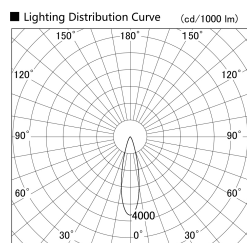

Item no. SD379-1225W9027-IN

Series Name: AMMA Lens type Cylinder Tracklight (Internal Driver) (SD379-IN)

Installation	Track light
Type	Lens type tracklight : Build in driver type
Fixture wattage	12W
Beam angle	25deg
Color Temp.	2700K
CRI	Ra>90
Luminous	1358 lm
Body	Die-cast aluminum alloy
Body finish	White
Trim finish	White
Reflector finish	N/A
IP Rate	IP20
Light source	COB module
Input Voltage	AC220~240V
Dimming Type	Non-dimmable
Certificate	CE, CCC
Cut Hole	N/A