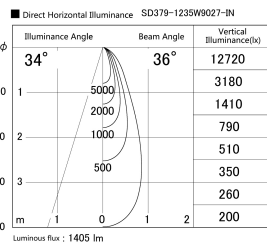

Item no. SD379-1235W9027-IN

Series Name: AMMA Lens type Cylinder Tracklight (Internal Driver) (SD379-IN)

Installation	Track light
Type	Lens type tracklight : Build in driver type
Fixture wattage	12W
Beam angle	36deg
Color Temp.	2700K
CRI	Ra>90
Luminous	1403 lm
Body	Die-cast aluminum alloy
Body finish	White
Trim finish	White
Reflector finish	N/A
IP Rate	IP20
Light source	COB module
Input Voltage	AC220~240V
Dimming Type	Non-dimmable
Certificate	CE, CCC
Cut Hole	N/A