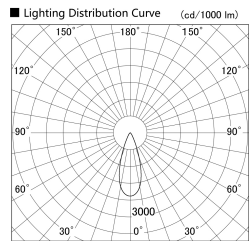

Item no. SD379-1235W9027-IN

Series Name: AMMA Lens type Cylinder Tracklight (Internal Driver) (SD379-IN)

Installation	Track light
Type	Lens type tracklight : Build in driver type
Fixture wattage	12W
Beam angle	36deg
Color Temp.	2700K
CRI	Ra>90
Luminous	1403 lm
Body	Die-cast aluminum alloy
Body finish	White
Trim finish	White
Reflector finish	N/A
IP Rate	IP20
Light source	COB module
Input Voltage	AC220~240V
Dimming Type	Non-dimmable
Certificate	CE, CCC
Cut Hole	N/A