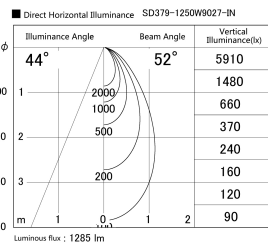

Item no. SD379-1250W9027-IN

Series Name: AMMA Lens type Cylinder Tracklight (Internal Driver) (SD379-IN)

Installation	Track light
Type	Lens type tracklight : Build in driver type
Fixture wattage	12W
Beam angle	52deg
Color Temp.	2700K
CRI	Ra>90
Luminous	1285 lm
Body	Die-cast aluminum alloy
Body finish	White
Trim finish	White
Reflector finish	N/A
IP Rate	IP20
Light source	COB module
Input Voltage	AC220~240V
Dimming Type	Non-dimmable
Certificate	CE, CCC
Cut Hole	N/A