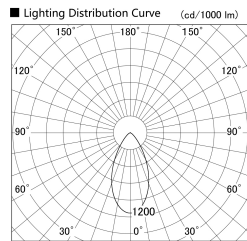

Item no. SD379-1250W9027-IN

Series Name: AMMA Lens type Cylinder Tracklight (Internal Driver) (SD379-IN)

Installation	Track light
Type	Lens type tracklight : Build in driver type
Fixture wattage	12W
Beam angle	52deg
Color Temp.	2700K
CRI	Ra>90
Luminous	1285 lm
Body	Die-cast aluminum alloy
Body finish	White
Trim finish	White
Reflector finish	N/A
IP Rate	IP20
Light source	COB module
Input Voltage	AC220~240V
Dimming Type	Non-dimmable
Certificate	CE, CCC
Cut Hole	N/A