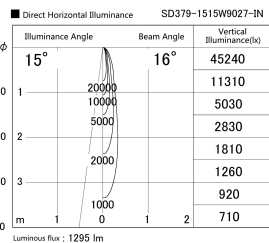

Item no. SD379-1515W9027-IN

Series Name: AMMA Lens type Cylinder Tracklight (Internal Driver) (SD379-IN)

Installation	Track light
Type	Lens type tracklight : Build in driver type
Fixture wattage	14W
Beam angle	16deg
Color Temp.	2700K
CRI	Ra>90
Luminous	1295 lm
Body	Die-cast aluminum alloy
Body finish	White
Trim finish	White
Reflector finish	N/A
IP Rate	IP20
Light source	COB module
Input Voltage	AC220~240V
Dimming Type	Non-dimmable
Certificate	CE, CCC
Cut Hole	N/A