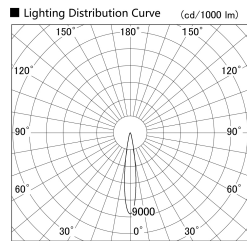

Item no. SD379-1515W9027-IN

Series Name: AMMA Lens type Cylinder Tracklight (Internal Driver) (SD379-IN)

Installation	Track light
Type	Lens type tracklight : Build in driver type
Fixture wattage	14W
Beam angle	16deg
Color Temp.	2700K
CRI	Ra>90
Luminous	1295 lm
Body	Die-cast aluminum alloy
Body finish	White
Trim finish	White
Reflector finish	N/A
IP Rate	IP20
Light source	COB module
Input Voltage	AC220~240V
Dimming Type	Non-dimmable
Certificate	CE, CCC
Cut Hole	N/A