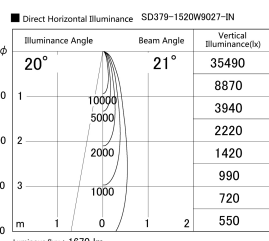

Item no. SD379-1520W9027-IN

Series Name: AMMA Lens type Cylinder Tracklight (Internal Driver) (SD379-IN)

Installation	Track light
Type	Lens type tracklight : Build in driver type
Fixture wattage	14W
Beam angle	21deg
Color Temp.	2700K
CRI	Ra>90
Luminous	1670 lm
Body	Die-cast aluminum alloy
Body finish	White
Trim finish	White
Reflector finish	N/A
IP Rate	IP20
Light source	COB module
Input Voltage	AC220~240V
Dimming Type	Non-dimmable
Certificate	CE, CCC
Cut Hole	N/A