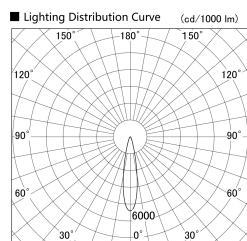

Item no. SD379-1520W9027-IN

Series Name: AMMA Lens type Cylinder Tracklight (Internal Driver) (SD379-IN)

Installation	Track light
Type	Lens type tracklight : Build in driver type
Fixture wattage	14W
Beam angle	21deg
Color Temp.	2700K
CRI	Ra>90
Luminous	1670 lm
Body	Die-cast aluminum alloy
Body finish	White
Trim finish	White
Reflector finish	N/A
IP Rate	IP20
Light source	COB module
Input Voltage	AC220~240V
Dimming Type	Non-dimmable
Certificate	CE, CCC
Cut Hole	N/A