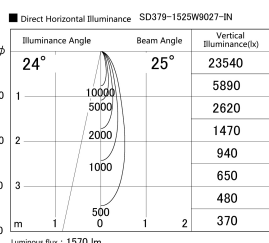

Item no. SD379-1525W9027-IN

Series Name: AMMA Lens type Cylinder Tracklight (Internal Driver) (SD379-IN)

| | |
|------------------|---|
| Installation | Track light |
| Type | Lens type tracklight : Build in driver type |
| Fixture wattage | 14W |
| Beam angle | 25deg |
| Color Temp. | 2700K |
| CRI | Ra>90 |
| Luminous | 1572 lm |
| Body | Die-cast aluminum alloy |
| Body finish | White |
| Trim finish | White |
| Reflector finish | N/A |
| IP Rate | IP20 |
| Light source | COB module |
| Input Voltage | AC220~240V |
| Dimming Type | Non-dimmable |
| Certificate | CE, CCC |
| Cut Hole | N/A |