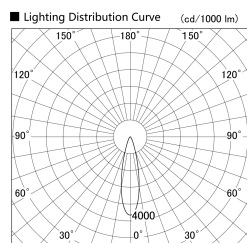

Item no. SD379-1525W9027-IN

Series Name: AMMA Lens type Cylinder Tracklight (Internal Driver) (SD379-IN)

| | |
|------------------|---|
| Installation | Track light |
| Type | Lens type tracklight : Build in driver type |
| Fixture wattage | 14W |
| Beam angle | 25deg |
| Color Temp. | 2700K |
| CRI | Ra>90 |
| Luminous | 1572 lm |
| Body | Die-cast aluminum alloy |
| Body finish | White |
| Trim finish | White |
| Reflector finish | N/A |
| IP Rate | IP20 |
| Light source | COB module |
| Input Voltage | AC220~240V |
| Dimming Type | Non-dimmable |
| Certificate | CE, CCC |
| Cut Hole | N/A |