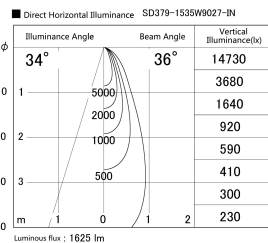

Item no. SD379-1535W9027-IN

Series Name: AMMA Lens type Cylinder Tracklight (Internal Driver) (SD379-IN)

Installation	Track light
Type	Lens type tracklight : Build in driver type
Fixture wattage	14W
Beam angle	36deg
Color Temp.	2700K
CRI	Ra>90
Luminous	1625 lm
Body	Die-cast aluminum alloy
Body finish	White
Trim finish	White
Reflector finish	N/A
IP Rate	IP20
Light source	COB module
Input Voltage	AC220~240V
Dimming Type	Non-dimmable
Certificate	CE, CCC
Cut Hole	N/A