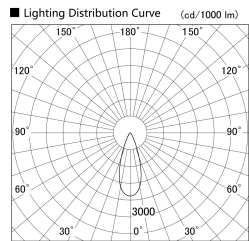

Item no. SD379-1535W9027-IN

Series Name: AMMA Lens type Cylinder Tracklight (Internal Driver) (SD379-IN)

Installation	Track light
Type	Lens type tracklight : Build in driver type
Fixture wattage	14W
Beam angle	36deg
Color Temp.	2700K
CRI	Ra>90
Luminous	1625 lm
Body	Die-cast aluminum alloy
Body finish	White
Trim finish	White
Reflector finish	N/A
IP Rate	IP20
Light source	COB module
Input Voltage	AC220~240V
Dimming Type	Non-dimmable
Certificate	CE, CCC
Cut Hole	N/A