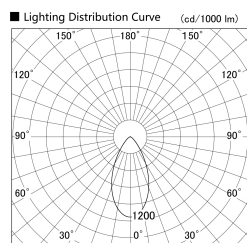

Item no. SD379-1550W9027-IN

Series Name: AMMA Lens type Cylinder Tracklight (Internal Driver) (SD379-IN)

| | |
|------------------|---|
| Installation | Track light |
| Type | Lens type tracklight : Build in driver type |
| Fixture wattage | 14W |
| Beam angle | 52deg |
| Color Temp. | 2700K |
| CRI | Ra>90 |
| Luminous | 1488 lm |
| Body | Die-cast aluminum alloy |
| Body finish | White |
| Trim finish | White |
| Reflector finish | N/A |
| IP Rate | IP20 |
| Light source | COB module |
| Input Voltage | AC220~240V |
| Dimming Type | Non-dimmable |
| Certificate | CE, CCC |
| Cut Hole | N/A |