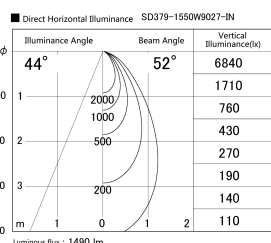

Item no. SD379-1550W9027-IN

Series Name: AMMA Lens type Cylinder Tracklight (Internal Driver) (SD379-IN)

| | |
|------------------|---|
| Installation | Track light |
| Type | Lens type tracklight : Build in driver type |
| Fixture wattage | 14W |
| Beam angle | 52deg |
| Color Temp. | 2700K |
| CRI | Ra>90 |
| Luminous | 1488 lm |
| Body | Die-cast aluminum alloy |
| Body finish | White |
| Trim finish | White |
| Reflector finish | N/A |
| IP Rate | IP20 |
| Light source | COB module |
| Input Voltage | AC220~240V |
| Dimming Type | Non-dimmable |
| Certificate | CE, CCC |
| Cut Hole | N/A |