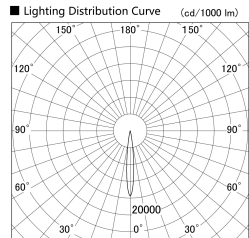

Item no. SD379-1610W9027-IN

Series Name: AMMA Lens type Cylinder Tracklight (Internal Driver) (SD379-IN)

Installation	Track light
Type	Lens type tracklight : Build in driver type
Fixture wattage	14W
Beam angle	12deg
Color Temp.	2700K
CRI	Ra>90
Luminous	1235 lm
Body	Die-cast aluminum alloy
Body finish	White
Trim finish	White
Reflector finish	N/A
IP Rate	IP20
Light source	COB module
Input Voltage	AC220~240V
Dimming Type	Non-dimmable
Certificate	CE, CCC
Cut Hole	N/A