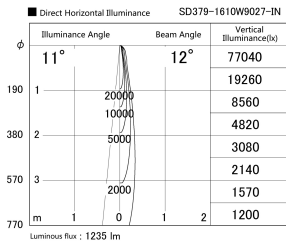

Item no. SD379-1610W9027-IN

Series Name: AMMA Lens type Cylinder Tracklight (Internal Driver) (SD379-IN)

Installation	Track light
Type	Lens type tracklight : Build in driver type
Fixture wattage	14W
Beam angle	12deg
Color Temp.	2700K
CRI	Ra>90
Luminous	1235 lm
Body	Die-cast aluminum alloy
Body finish	White
Trim finish	White
Reflector finish	N/A
IP Rate	IP20
Light source	COB module
Input Voltage	AC220~240V
Dimming Type	Non-dimmable
Certificate	CE, CCC
Cut Hole	N/A