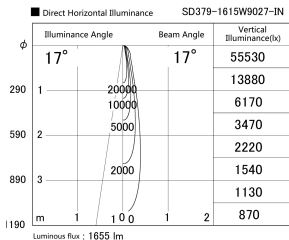

Item no. SD379-1615W9027-IN

Series Name: AMMA Lens type Cylinder Tracklight (Internal Driver) (SD379-IN)

Installation	Track light
Type	Lens type tracklight : Build in driver type
Fixture wattage	14W
Beam angle	17deg
Color Temp.	2700K
CRI	Ra>90
Luminous	1656 lm
Body	Die-cast aluminum alloy
Body finish	White
Trim finish	White
Reflector finish	N/A
IP Rate	IP20
Light source	COB module
Input Voltage	AC220~240V
Dimming Type	Non-dimmable
Certificate	CE, CCC
Cut Hole	N/A