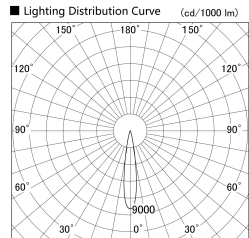

Item no. SD379-1615W9027-IN

Series Name: AMMA Lens type Cylinder Tracklight (Internal Driver) (SD379-IN)

Installation	Track light
Type	Lens type tracklight : Build in driver type
Fixture wattage	14W
Beam angle	17deg
Color Temp.	2700K
CRI	Ra>90
Luminous	1656 lm
Body	Die-cast aluminum alloy
Body finish	White
Trim finish	White
Reflector finish	N/A
IP Rate	IP20
Light source	COB module
Input Voltage	AC220~240V
Dimming Type	Non-dimmable
Certificate	CE, CCC
Cut Hole	N/A