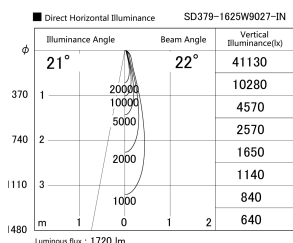

Item no. SD379-1625W9027-IN

Series Name: AMMA Lens type Cylinder Tracklight (Internal Driver) (SD379-IN)

Installation	Track light
Type	Lens type tracklight : Build in driver type
Fixture wattage	14W
Beam angle	22deg
Color Temp.	2700K
CRI	Ra>90
Luminous	1720 lm
Body	Die-cast aluminum alloy
Body finish	White
Trim finish	White
Reflector finish	N/A
IP Rate	IP20
Light source	COB module
Input Voltage	AC220~240V
Dimming Type	Non-dimmable
Certificate	CE, CCC
Cut Hole	N/A