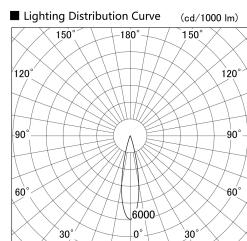

Item no. SD379-1625W9027-IN

Series Name: AMMA Lens type Cylinder Tracklight (Internal Driver) (SD379-IN)

Installation	Track light
Type	Lens type tracklight : Build in driver type
Fixture wattage	14W
Beam angle	22deg
Color Temp.	2700K
CRI	Ra>90
Luminous	1720 lm
Body	Die-cast aluminum alloy
Body finish	White
Trim finish	White
Reflector finish	N/A
IP Rate	IP20
Light source	COB module
Input Voltage	AC220~240V
Dimming Type	Non-dimmable
Certificate	CE, CCC
Cut Hole	N/A