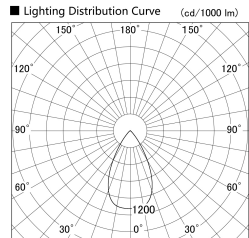

Item no. SD379-1655W9027-IN

Series Name: AMMA Lens type Cylinder Tracklight (Internal Driver) (SD379-IN)

Installation	Track light
Type	Lens type tracklight : Build in driver type
Fixture wattage	14W
Beam angle	57deg
Color Temp.	2700K
CRI	Ra>90
Luminous	1723 lm
Body	Die-cast aluminum alloy
Body finish	White
Trim finish	White
Reflector finish	N/A
IP Rate	IP20
Light source	COB module
Input Voltage	AC220~240V
Dimming Type	Non-dimmable
Certificate	CE, CCC
Cut Hole	N/A