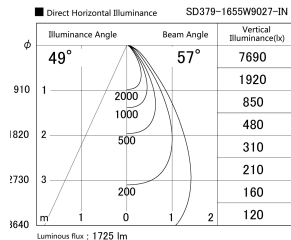

Item no. SD379-1655W9027-IN

Series Name: AMMA Lens type Cylinder Tracklight (Internal Driver) (SD379-IN)

Installation	Track light
Type	Lens type tracklight : Build in driver type
Fixture wattage	14W
Beam angle	57deg
Color Temp.	2700K
CRI	Ra>90
Luminous	1723 lm
Body	Die-cast aluminum alloy
Body finish	White
Trim finish	White
Reflector finish	N/A
IP Rate	IP20
Light source	COB module
Input Voltage	AC220~240V
Dimming Type	Non-dimmable
Certificate	CE, CCC
Cut Hole	N/A