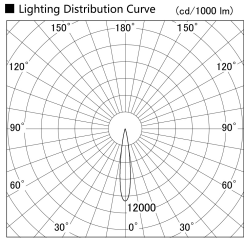

Item no. SD379-2515W9027-IN

Series Name: AMMA Lens type Cylinder Tracklight (Internal Driver) (SD379-IN)

Installation	Track light
Type	Lens type tracklight : Build in driver type
Fixture wattage	24W
Beam angle	16deg
Color Temp.	2700K
CRI	Ra>90
Luminous	2100 lm
Body	Die-cast aluminum alloy
Body finish	White
Trim finish	White
Reflector finish	N/A
IP Rate	IP20
Light source	COB module
Input Voltage	AC220~240V
Dimming Type	Non-dimmable
Certificate	CE, CCC
Cut Hole	N/A