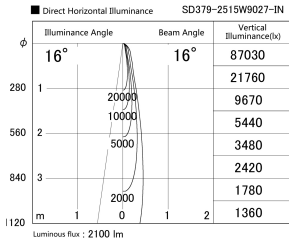

Item no. SD379-2515W9027-IN

Series Name: AMMA Lens type Cylinder Tracklight (Internal Driver) (SD379-IN)

Installation	Track light
Type	Lens type tracklight : Build in driver type
Fixture wattage	24W
Beam angle	16deg
Color Temp.	2700K
CRI	Ra>90
Luminous	2100 lm
Body	Die-cast aluminum alloy
Body finish	White
Trim finish	White
Reflector finish	N/A
IP Rate	IP20
Light source	COB module
Input Voltage	AC220~240V
Dimming Type	Non-dimmable
Certificate	CE, CCC
Cut Hole	N/A