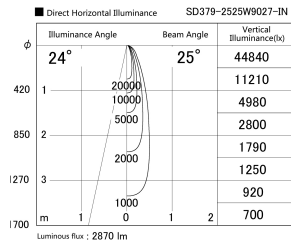

Item no. SD379-2525W9027-IN

Series Name: AMMA Lens type Cylinder Tracklight (Internal Driver) (SD379-IN)

Installation	Track light
Type	Lens type tracklight : Build in driver type
Fixture wattage	24W
Beam angle	25deg
Color Temp.	2700K
CRI	Ra>90
Luminous	2872 lm
Body	Die-cast aluminum alloy
Body finish	White
Trim finish	White
Reflector finish	N/A
IP Rate	IP20
Light source	COB module
Input Voltage	AC220~240V
Dimming Type	Non-dimmable
Certificate	CE, CCC
Cut Hole	N/A