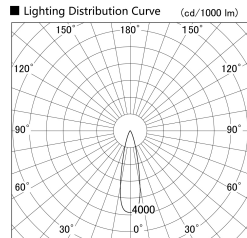

Item no. SD379-2525W9027-IN

Series Name: AMMA Lens type Cylinder Tracklight (Internal Driver) (SD379-IN)

Installation	Track light
Type	Lens type tracklight : Build in driver type
Fixture wattage	24W
Beam angle	25deg
Color Temp.	2700K
CRI	Ra>90
Luminous	2872 lm
Body	Die-cast aluminum alloy
Body finish	White
Trim finish	White
Reflector finish	N/A
IP Rate	IP20
Light source	COB module
Input Voltage	AC220~240V
Dimming Type	Non-dimmable
Certificate	CE, CCC
Cut Hole	N/A