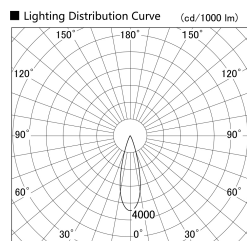

Item no. SD379-2530W9027-IN

Series Name: AMMA Lens type Cylinder Tracklight (Internal Driver) (SD379-IN)

Installation	Track light
Type	Lens type tracklight : Build in driver type
Fixture wattage	24W
Beam angle	29deg
Color Temp.	2700K
CRI	Ra>90
Luminous	2991 lm
Body	Die-cast aluminum alloy
Body finish	White
Trim finish	White
Reflector finish	N/A
IP Rate	IP20
Light source	COB module
Input Voltage	AC220~240V
Dimming Type	Non-dimmable
Certificate	CE, CCC
Cut Hole	N/A