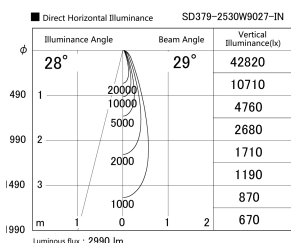

Item no. SD379-2530W9027-IN

Series Name: AMMA Lens type Cylinder Tracklight (Internal Driver) (SD379-IN)

Installation	Track light
Type	Lens type tracklight : Build in driver type
Fixture wattage	24W
Beam angle	29deg
Color Temp.	2700K
CRI	Ra>90
Luminous	2991 lm
Body	Die-cast aluminum alloy
Body finish	White
Trim finish	White
Reflector finish	N/A
IP Rate	IP20
Light source	COB module
Input Voltage	AC220~240V
Dimming Type	Non-dimmable
Certificate	CE, CCC
Cut Hole	N/A