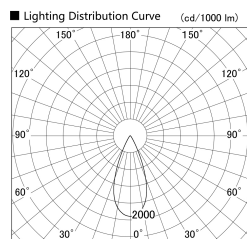

Item no. SD379-2540W9027-IN

Series Name: AMMA Lens type Cylinder Tracklight (Internal Driver) (SD379-IN)

Installation	Track light
Type	Lens type tracklight : Build in driver type
Fixture wattage	24W
Beam angle	42deg
Color Temp.	2700K
CRI	Ra>90
Luminous	3009 lm
Body	Die-cast aluminum alloy
Body finish	White
Trim finish	White
Reflector finish	N/A
IP Rate	IP20
Light source	COB module
Input Voltage	AC220~240V
Dimming Type	Non-dimmable
Certificate	CE, CCC
Cut Hole	N/A