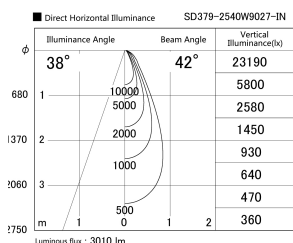

Item no. SD379-2540W9027-IN

Series Name: AMMA Lens type Cylinder Tracklight (Internal Driver) (SD379-IN)

Installation	Track light
Type	Lens type tracklight : Build in driver type
Fixture wattage	24W
Beam angle	42deg
Color Temp.	2700K
CRI	Ra>90
Luminous	3009 lm
Body	Die-cast aluminum alloy
Body finish	White
Trim finish	White
Reflector finish	N/A
IP Rate	IP20
Light source	COB module
Input Voltage	AC220~240V
Dimming Type	Non-dimmable
Certificate	CE, CCC
Cut Hole	N/A