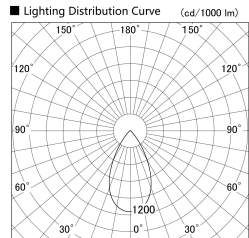

Item no. SD379-2555W9027-IN

Series Name: AMMA Lens type Cylinder Tracklight (Internal Driver) (SD379-IN)

Installation	Track light
Type	Lens type tracklight : Build in driver type
Fixture wattage	24W
Beam angle	55deg
Color Temp.	2700K
CRI	Ra>90
Luminous	3000 lm
Body	Die-cast aluminum alloy
Body finish	White
Trim finish	White
Reflector finish	N/A
IP Rate	IP20
Light source	COB module
Input Voltage	AC220~240V
Dimming Type	Non-dimmable
Certificate	CE, CCC
Cut Hole	N/A