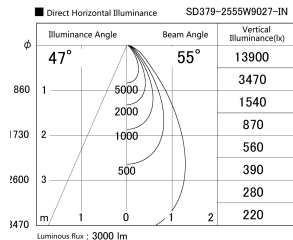

Item no. SD379-2555W9027-IN

Series Name: AMMA Lens type Cylinder Tracklight (Internal Driver) (SD379-IN)

Installation	Track light
Type	Lens type tracklight : Build in driver type
Fixture wattage	24W
Beam angle	55deg
Color Temp.	2700K
CRI	Ra>90
Luminous	3000 lm
Body	Die-cast aluminum alloy
Body finish	White
Trim finish	White
Reflector finish	N/A
IP Rate	IP20
Light source	COB module
Input Voltage	AC220~240V
Dimming Type	Non-dimmable
Certificate	CE, CCC
Cut Hole	N/A