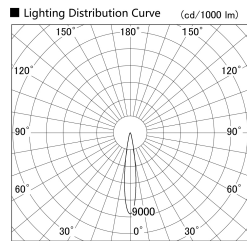

Item no. SD379-0815W9030-IN

Series Name: AMMA Lens type Cylinder Tracklight (Internal Driver) (SD379-IN)

Installation	Track light
Type	Lens type tracklight : Build in driver type
Fixture wattage	7.5W
Beam angle	16deg
Color Temp.	3000K
CRI	Ra>90
Luminous	725.52812939522 lm
Body	Die-cast aluminum alloy
Body finish	White
Trim finish	White
Reflector finish	N/A
IP Rate	IP20
Light source	COB module
Input Voltage	AC220~240V
Dimming Type	Non-dimmable
Certificate	CE, CCC
Cut Hole	N/A