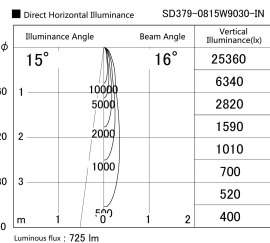

Item no. SD379-0815W9030-IN

Series Name: AMMA Lens type Cylinder Tracklight (Internal Driver) (SD379-IN)

Installation	Track light
Type	Lens type tracklight : Build in driver type
Fixture wattage	7.5W
Beam angle	16deg
Color Temp.	3000K
CRI	Ra>90
Luminous	725.52812939522 lm
Body	Die-cast aluminum alloy
Body finish	White
Trim finish	White
Reflector finish	N/A
IP Rate	IP20
Light source	COB module
Input Voltage	AC220~240V
Dimming Type	Non-dimmable
Certificate	CE, CCC
Cut Hole	N/A