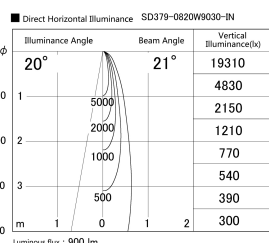

Item no. SD379-0820W9030-IN

Series Name: AMMA Lens type Cylinder Tracklight (Internal Driver) (SD379-IN)

Installation	Track light
Type	Lens type tracklight : Build in driver type
Fixture wattage	7.5W
Beam angle	21deg
Color Temp.	3000K
CRI	Ra>90
Luminous	899 lm
Body	Die-cast aluminum alloy
Body finish	White
Trim finish	White
Reflector finish	N/A
IP Rate	IP20
Light source	COB module
Input Voltage	AC220~240V
Dimming Type	Non-dimmable
Certificate	CE, CCC
Cut Hole	N/A