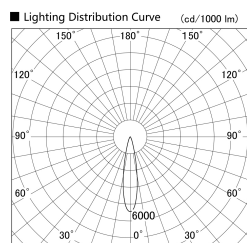

Item no. SD379-0820W9030-IN

Series Name: AMMA Lens type Cylinder Tracklight (Internal Driver) (SD379-IN)

Installation	Track light
Type	Lens type tracklight : Build in driver type
Fixture wattage	7.5W
Beam angle	21deg
Color Temp.	3000K
CRI	Ra>90
Luminous	899 lm
Body	Die-cast aluminum alloy
Body finish	White
Trim finish	White
Reflector finish	N/A
IP Rate	IP20
Light source	COB module
Input Voltage	AC220~240V
Dimming Type	Non-dimmable
Certificate	CE, CCC
Cut Hole	N/A