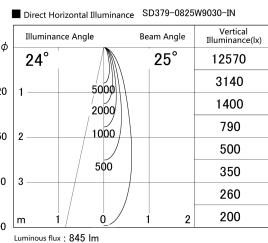

Item no. SD379-0825W9030-IN

Series Name: AMMA Lens type Cylinder Tracklight (Internal Driver) (SD379-IN)

Installation	Track light
Type	Lens type tracklight : Build in driver type
Fixture wattage	7.5W
Beam angle	25deg
Color Temp.	3000K
CRI	Ra>90
Luminous	844 lm
Body	Die-cast aluminum alloy
Body finish	White
Trim finish	White
Reflector finish	N/A
IP Rate	IP20
Light source	COB module
Input Voltage	AC220~240V
Dimming Type	Non-dimmable
Certificate	CE, CCC
Cut Hole	N/A