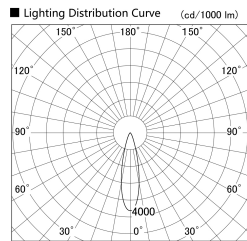

Item no. SD379-0825W9030-IN

Series Name: AMMA Lens type Cylinder Tracklight (Internal Driver) (SD379-IN)

Installation	Track light
Type	Lens type tracklight : Build in driver type
Fixture wattage	7.5W
Beam angle	25deg
Color Temp.	3000K
CRI	Ra>90
Luminous	844 lm
Body	Die-cast aluminum alloy
Body finish	White
Trim finish	White
Reflector finish	N/A
IP Rate	IP20
Light source	COB module
Input Voltage	AC220~240V
Dimming Type	Non-dimmable
Certificate	CE, CCC
Cut Hole	N/A