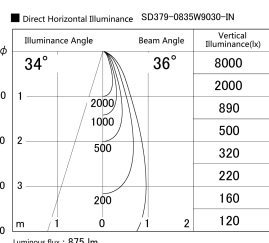

Item no. SD379-0835W9030-IN

Series Name: AMMA Lens type Cylinder Tracklight (Internal Driver) (SD379-IN)

| | |
|------------------|---|
| Installation | Track light |
| Type | Lens type tracklight : Build in driver type |
| Fixture wattage | 7.5W |
| Beam angle | 36deg |
| Color Temp. | 3000K |
| CRI | Ra>90 |
| Luminous | 875 lm |
| Body | Die-cast aluminum alloy |
| Body finish | White |
| Trim finish | White |
| Reflector finish | N/A |
| IP Rate | IP20 |
| Light source | COB module |
| Input Voltage | AC220~240V |
| Dimming Type | Non-dimmable |
| Certificate | CE, CCC |
| Cut Hole | N/A |