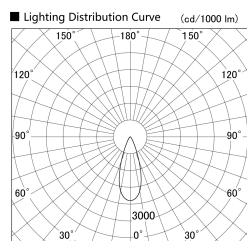

Item no. SD379-0835W9030-IN

Series Name: AMMA Lens type Cylinder Tracklight (Internal Driver) (SD379-IN)

| | |
|------------------|---|
| Installation | Track light |
| Type | Lens type tracklight : Build in driver type |
| Fixture wattage | 7.5W |
| Beam angle | 36deg |
| Color Temp. | 3000K |
| CRI | Ra>90 |
| Luminous | 875 lm |
| Body | Die-cast aluminum alloy |
| Body finish | White |
| Trim finish | White |
| Reflector finish | N/A |
| IP Rate | IP20 |
| Light source | COB module |
| Input Voltage | AC220~240V |
| Dimming Type | Non-dimmable |
| Certificate | CE, CCC |
| Cut Hole | N/A |