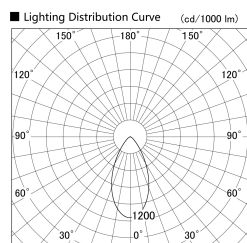

Item no. SD379-0850W9030-IN

Series Name: AMMA Lens type Cylinder Tracklight (Internal Driver) (SD379-IN)

Installation	Track light
Type	Lens type tracklight : Build in driver type
Fixture wattage	7.5W
Beam angle	52deg
Color Temp.	3000K
CRI	Ra>90
Luminous	802 lm
Body	Die-cast aluminum alloy
Body finish	White
Trim finish	White
Reflector finish	N/A
IP Rate	IP20
Light source	COB module
Input Voltage	AC220~240V
Dimming Type	Non-dimmable
Certificate	CE, CCC
Cut Hole	N/A