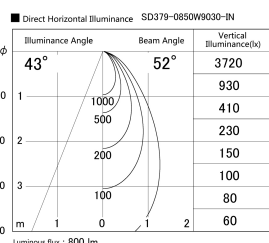

Item no. SD379-0850W9030-IN

Series Name: AMMA Lens type Cylinder Tracklight (Internal Driver) (SD379-IN)

Installation	Track light
Type	Lens type tracklight : Build in driver type
Fixture wattage	7.5W
Beam angle	52deg
Color Temp.	3000K
CRI	Ra>90
Luminous	802 lm
Body	Die-cast aluminum alloy
Body finish	White
Trim finish	White
Reflector finish	N/A
IP Rate	IP20
Light source	COB module
Input Voltage	AC220~240V
Dimming Type	Non-dimmable
Certificate	CE, CCC
Cut Hole	N/A