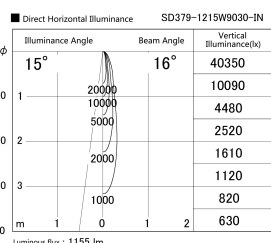

Item no. SD379-1215W9030-IN

Series Name: AMMA Lens type Cylinder Tracklight (Internal Driver) (SD379-IN)

Installation	Track light
Type	Lens type tracklight : Build in driver type
Fixture wattage	12W
Beam angle	16deg
Color Temp.	3000K
CRI	Ra>90
Luminous	1154.7137834037 lm
Body	Die-cast aluminum alloy
Body finish	White
Trim finish	White
Reflector finish	N/A
IP Rate	IP20
Light source	COB module
Input Voltage	AC220~240V
Dimming Type	Non-dimmable
Certificate	CE, CCC
Cut Hole	N/A