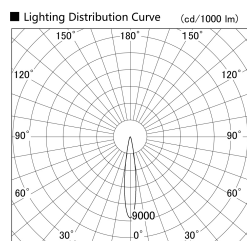

Item no. SD379-1215W9030-IN

Series Name: AMMA Lens type Cylinder Tracklight (Internal Driver) (SD379-IN)

Installation	Track light
Type	Lens type tracklight : Build in driver type
Fixture wattage	12W
Beam angle	16deg
Color Temp.	3000K
CRI	Ra>90
Luminous	1154.7137834037 lm
Body	Die-cast aluminum alloy
Body finish	White
Trim finish	White
Reflector finish	N/A
IP Rate	IP20
Light source	COB module
Input Voltage	AC220~240V
Dimming Type	Non-dimmable
Certificate	CE, CCC
Cut Hole	N/A