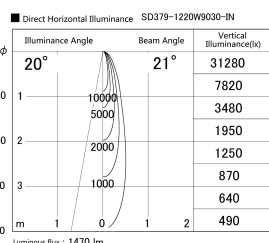

Item no. SD379-1220W9030-IN

Series Name: AMMA Lens type Cylinder Tracklight (Internal Driver) (SD379-IN)

| | |
|------------------|---|
| Installation | Track light |
| Type | Lens type tracklight : Build in driver type |
| Fixture wattage | 12W |
| Beam angle | 21deg |
| Color Temp. | 3000K |
| CRI | Ra>90 |
| Luminous | 1472 lm |
| Body | Die-cast aluminum alloy |
| Body finish | White |
| Trim finish | White |
| Reflector finish | N/A |
| IP Rate | IP20 |
| Light source | COB module |
| Input Voltage | AC220~240V |
| Dimming Type | Non-dimmable |
| Certificate | CE, CCC |
| Cut Hole | N/A |