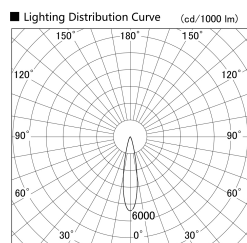

Item no. SD379-1220W9030-IN

Series Name: AMMA Lens type Cylinder Tracklight (Internal Driver) (SD379-IN)

| | |
|------------------|---|
| Installation | Track light |
| Type | Lens type tracklight : Build in driver type |
| Fixture wattage | 12W |
| Beam angle | 21deg |
| Color Temp. | 3000K |
| CRI | Ra>90 |
| Luminous | 1472 lm |
| Body | Die-cast aluminum alloy |
| Body finish | White |
| Trim finish | White |
| Reflector finish | N/A |
| IP Rate | IP20 |
| Light source | COB module |
| Input Voltage | AC220~240V |
| Dimming Type | Non-dimmable |
| Certificate | CE, CCC |
| Cut Hole | N/A |