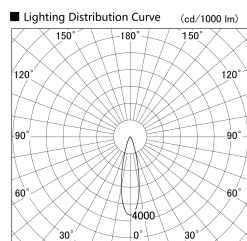

Item no. SD379-1225W9030-IN

Series Name: AMMA Lens type Cylinder Tracklight (Internal Driver) (SD379-IN)

Installation	Track light
Type	Lens type tracklight : Build in driver type
Fixture wattage	12W
Beam angle	25deg
Color Temp.	3000K
CRI	Ra>90
Luminous	1386 lm
Body	Die-cast aluminum alloy
Body finish	White
Trim finish	White
Reflector finish	N/A
IP Rate	IP20
Light source	COB module
Input Voltage	AC220~240V
Dimming Type	Non-dimmable
Certificate	CE, CCC
Cut Hole	N/A