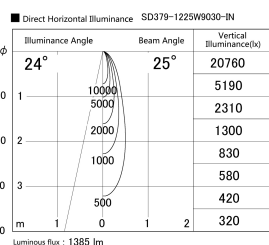

Item no. SD379-1225W9030-IN

Series Name: AMMA Lens type Cylinder Tracklight (Internal Driver) (SD379-IN)

Installation	Track light
Type	Lens type tracklight : Build in driver type
Fixture wattage	12W
Beam angle	25deg
Color Temp.	3000K
CRI	Ra>90
Luminous	1386 lm
Body	Die-cast aluminum alloy
Body finish	White
Trim finish	White
Reflector finish	N/A
IP Rate	IP20
Light source	COB module
Input Voltage	AC220~240V
Dimming Type	Non-dimmable
Certificate	CE, CCC
Cut Hole	N/A