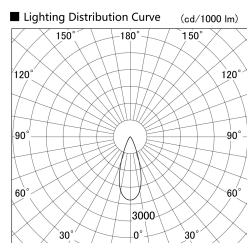

Item no. SD379-1235W9030-IN

Series Name: AMMA Lens type Cylinder Tracklight (Internal Driver) (SD379-IN)

Installation	Track light
Type	Lens type tracklight : Build in driver type
Fixture wattage	12W
Beam angle	36deg
Color Temp.	3000K
CRI	Ra>90
Luminous	1432 lm
Body	Die-cast aluminum alloy
Body finish	White
Trim finish	White
Reflector finish	N/A
IP Rate	IP20
Light source	COB module
Input Voltage	AC220~240V
Dimming Type	Non-dimmable
Certificate	CE, CCC
Cut Hole	N/A