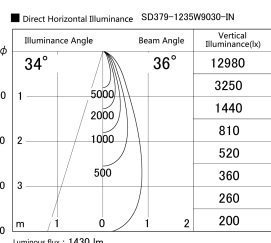

Item no. SD379-1235W9030-IN

Series Name: AMMA Lens type Cylinder Tracklight (Internal Driver) (SD379-IN)

Installation	Track light
Type	Lens type tracklight : Build in driver type
Fixture wattage	12W
Beam angle	36deg
Color Temp.	3000K
CRI	Ra>90
Luminous	1432 lm
Body	Die-cast aluminum alloy
Body finish	White
Trim finish	White
Reflector finish	N/A
IP Rate	IP20
Light source	COB module
Input Voltage	AC220~240V
Dimming Type	Non-dimmable
Certificate	CE, CCC
Cut Hole	N/A