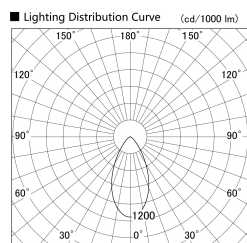

Item no. SD379-1250W9030-IN

Series Name: AMMA Lens type Cylinder Tracklight (Internal Driver) (SD379-IN)

|                  |   |
|------------------|---|
| Installation     | Track light                                 |
| Type             | Lens type tracklight : Build in driver type |
| Fixture wattage  | 12W   |
| Beam angle       | 52deg                                       |
| Color Temp.      | 3000K                                       |
| CRI              | Ra>90                                       |
| Luminous         | 1311 lm                                     |
| Body             | Die-cast aluminum alloy                     |
| Body finish      | White                                       |
| Trim finish      | White                                       |
| Reflector finish | N/A   |
| IP Rate          | IP20  |
| Light source     | COB module                                  |
| Input Voltage    | AC220~240V                                  |
| Dimming Type     | Non-dimmable                                |
| Certificate      | CE, CCC                                     |
| Cut Hole         | N/A   |