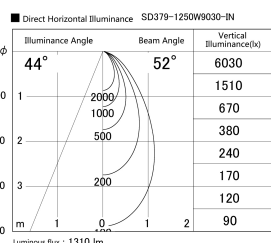

Item no. SD379-1250W9030-IN

Series Name: AMMA Lens type Cylinder Tracklight (Internal Driver) (SD379-IN)

|                  |   |
|------------------|---|
| Installation     | Track light                                 |
| Type             | Lens type tracklight : Build in driver type |
| Fixture wattage  | 12W   |
| Beam angle       | 52deg                                       |
| Color Temp.      | 3000K                                       |
| CRI              | Ra>90                                       |
| Luminous         | 1311 lm                                     |
| Body             | Die-cast aluminum alloy                     |
| Body finish      | White                                       |
| Trim finish      | White                                       |
| Reflector finish | N/A   |
| IP Rate          | IP20  |
| Light source     | COB module                                  |
| Input Voltage    | AC220~240V                                  |
| Dimming Type     | Non-dimmable                                |
| Certificate      | CE, CCC                                     |
| Cut Hole         | N/A   |