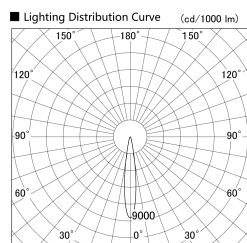

Item no. SD379-1515W9030-IN

Series Name: AMMA Lens type Cylinder Tracklight (Internal Driver) (SD379-IN)

Installation	Track light
Type	Lens type tracklight : Build in driver type
Fixture wattage	14W
Beam angle	16deg
Color Temp.	3000K
CRI	Ra>90
Luminous	1321 lm
Body	Die-cast aluminum alloy
Body finish	White
Trim finish	White
Reflector finish	N/A
IP Rate	IP20
Light source	COB module
Input Voltage	AC220~240V
Dimming Type	Non-dimmable
Certificate	CE, CCC
Cut Hole	N/A