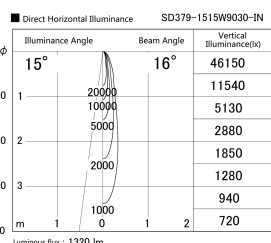

Item no. SD379-1515W9030-IN

Series Name: AMMA Lens type Cylinder Tracklight (Internal Driver) (SD379-IN)

Installation	Track light
Type	Lens type tracklight : Build in driver type
Fixture wattage	14W
Beam angle	16deg
Color Temp.	3000K
CRI	Ra>90
Luminous	1321 lm
Body	Die-cast aluminum alloy
Body finish	White
Trim finish	White
Reflector finish	N/A
IP Rate	IP20
Light source	COB module
Input Voltage	AC220~240V
Dimming Type	Non-dimmable
Certificate	CE, CCC
Cut Hole	N/A